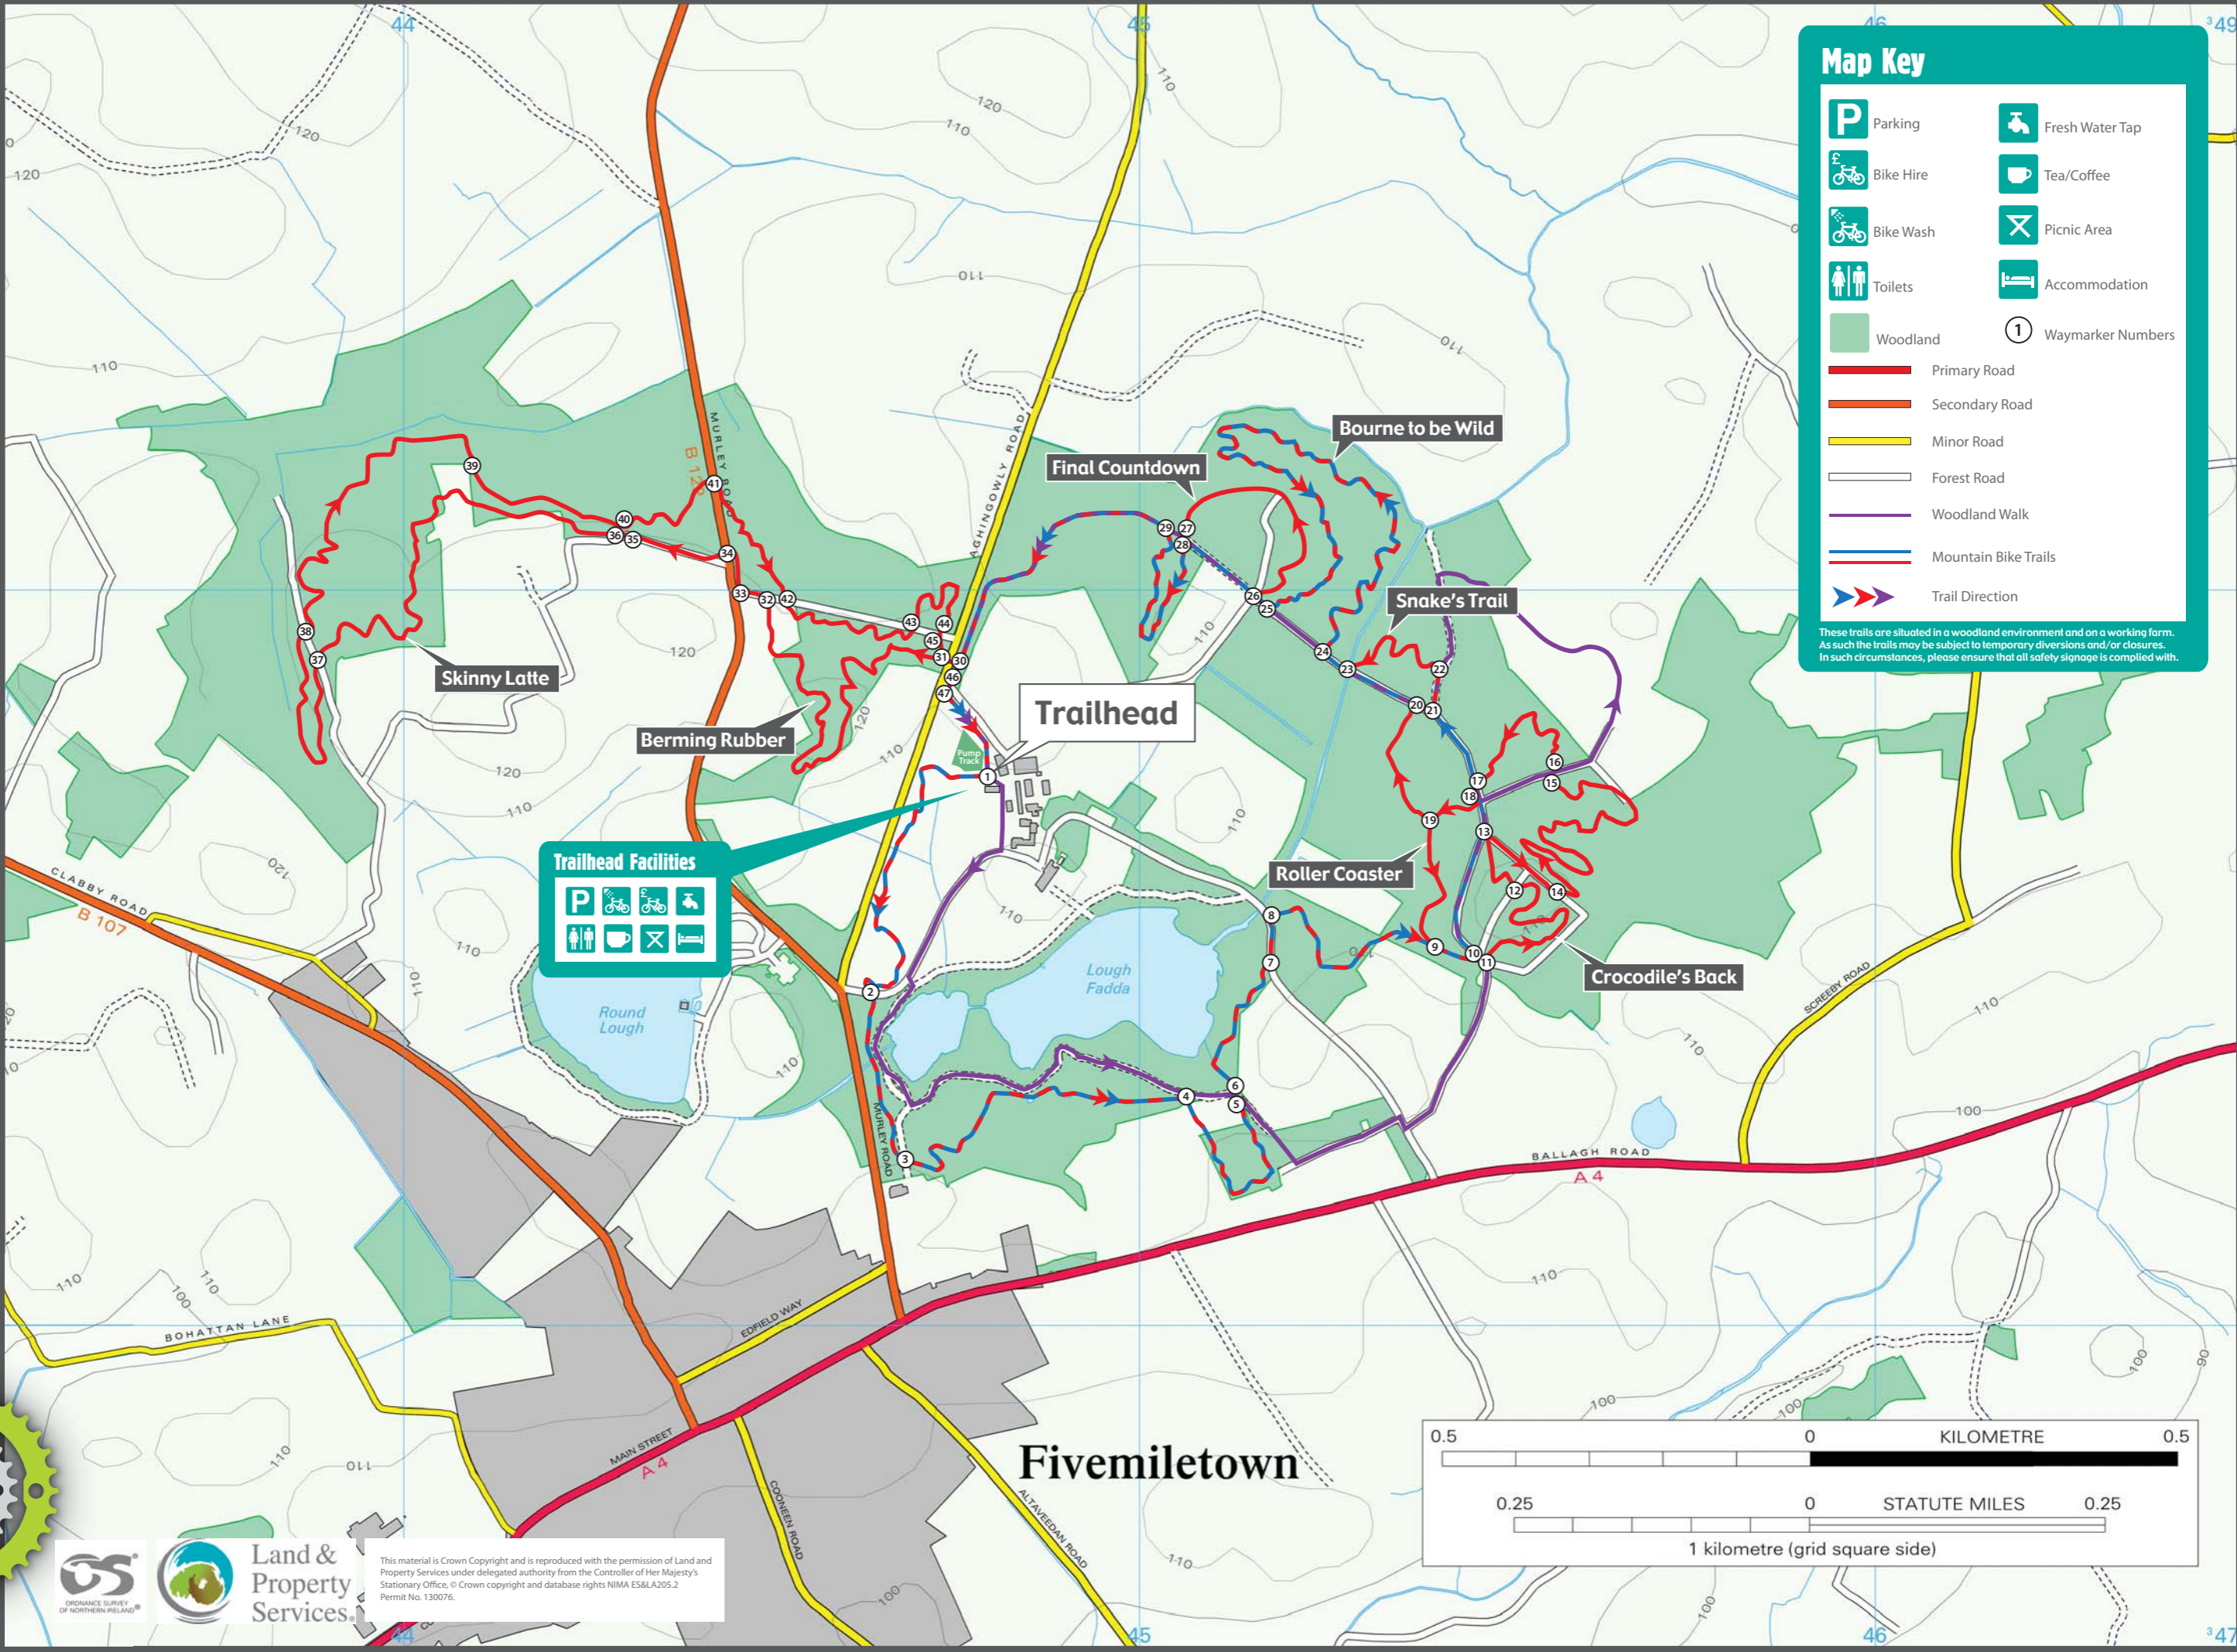

Blessingbourne Trails

Map Key

Parking	Fresh Water Tap
Bike Hire	Tea/Coffee
Bike Wash	Picnic Area
Toilets	Accommodation
Woodland	Waymarker Numbers
Primary Road	
Secondary Road	
Minor Road	
Forest Road	
Woodland Walk	
Mountain Bike Trails	
Trail Direction	

These trails are situated in a woodland environment and on a working farm. As such the trails may be subject to temporary diversions and/or closures. In such circumstances, please ensure that all safety signage is complied with.

Trailhead Facilities

Land & Property Services
This material is Crown Copyright and is reproduced with the permission of Land and Property Services under delegated authority from the Controller of Her Majesty's Stationary Office, © Crown copyright and database rights NIMA ES&LA205.2 Permit No. 130076.